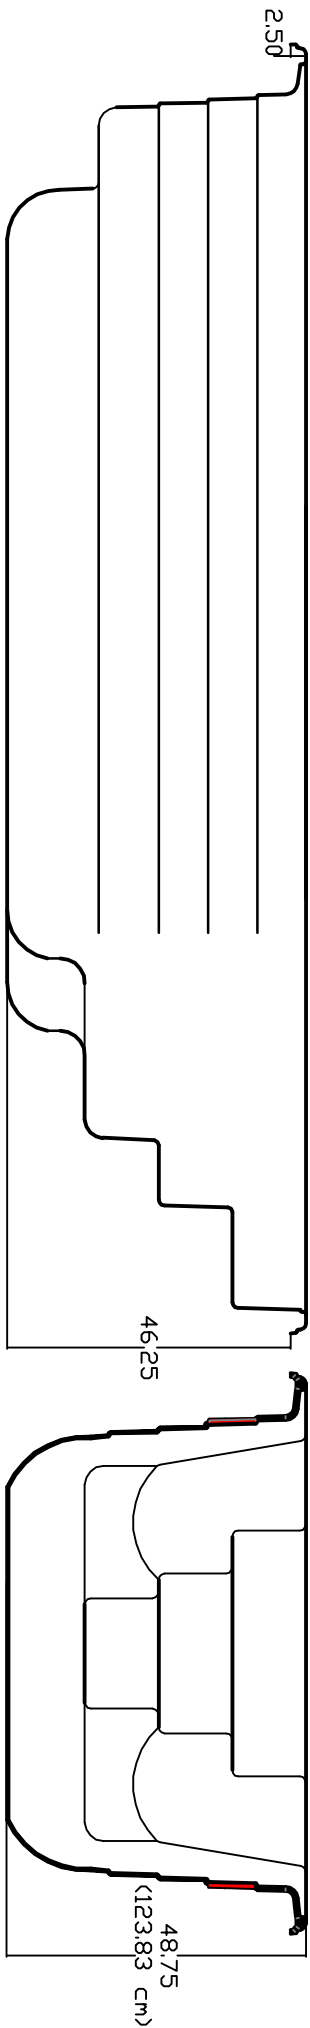

2018 AQUASPORT 17FX CROSS SECTION LAYOUT

NOTE:
Dimensional tolerances are as follows due to variations in manufacturing:
Length / Width / Height(s): +/- 5/8"
Height Variance (side to side): +/- 1/2"