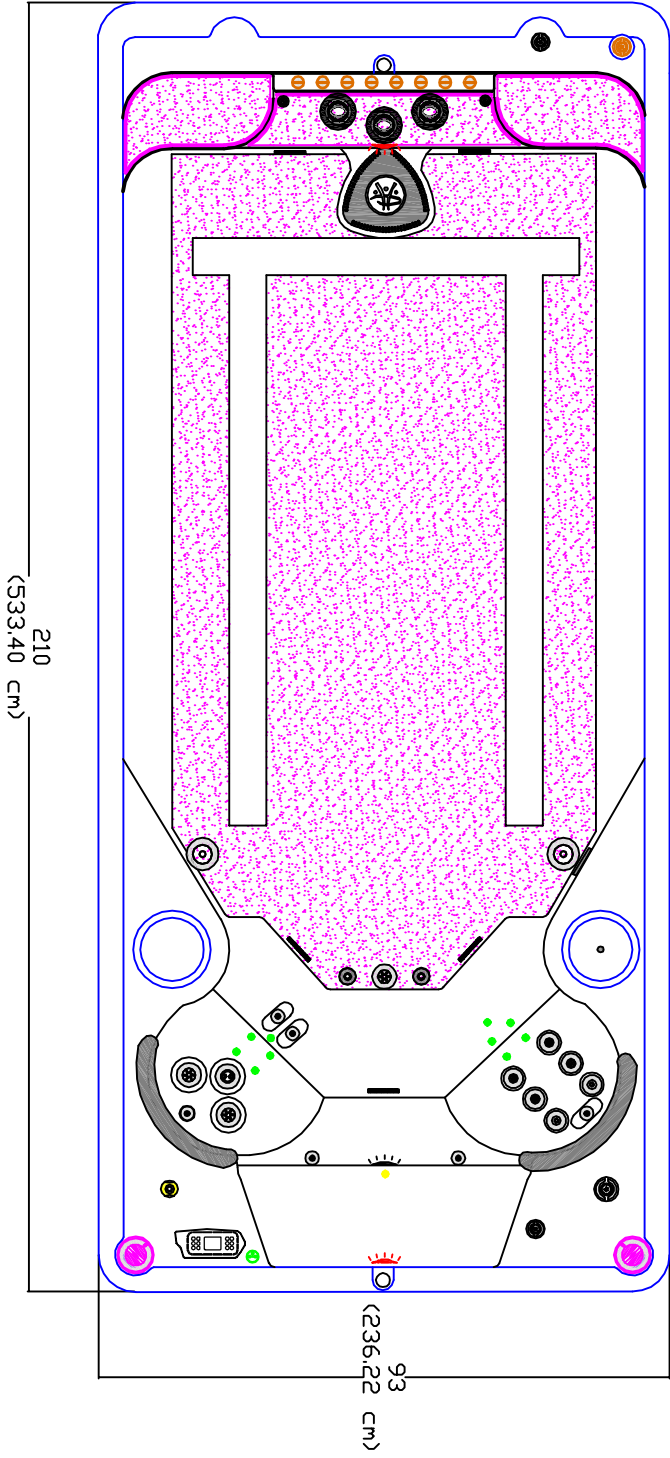

2018 AQUASPORT 17FX CROSS SECTION LAYOUT

NOTE:
Dimensional tolerances are as follows due to variations in manufacturing:
Length / Width / Height(s): +/- 5/8"
Height Variance (side to side): +/- 1/2"